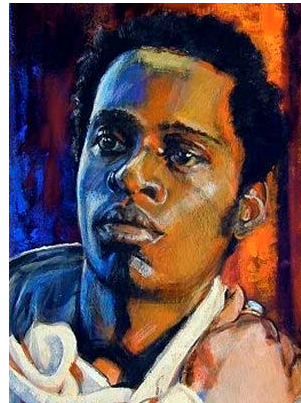

Samantha

Maria

Kuselo II

Louise

John Davenport

Biography

Introduction

John Davenport is largely self-taught, but comes from an artistic family background as his father was a lecturer in Fine Art at Norwich Art School and a professional landscape painter. Painting has been a lifelong interest and has become a major commitment since he retired as Professor of Primary Dental Care at the University of Birmingham. He has an absorbing interest in portraiture and exhibits regularly in group and one-man shows and commercial galleries in the Midlands.