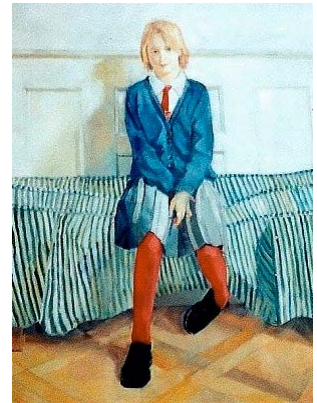

Major Charles Whitaker

The Scott Family

Tanya Brett

Hattie

Alex Chamberlin

Biography

Education 1995 - 1998 Army officer, The Light Dragoons. Germany
1991 - 1995 Fine Art, BA Hons Newcastle University

Awards 1998 First Prize in The Royal Institute of Oil Painters