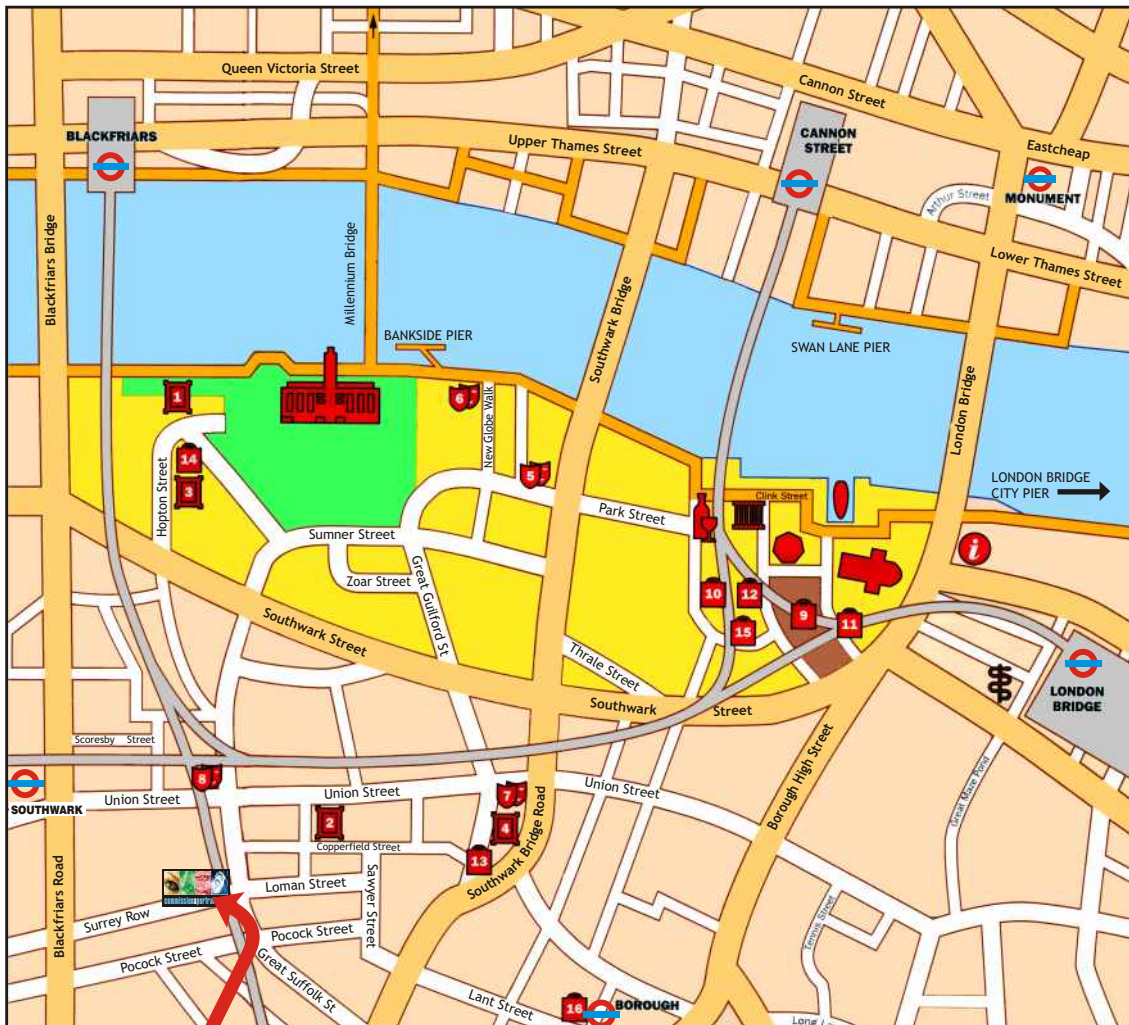

18 La Gare, 51 Surrey Row, London SE1 0BZ

Tel: 020 7921 9708, Fax: 020 7921 9709

Directions

From SOUTHWARK TUBE STATION turn right onto Blackfriars Bridge Rd walk and take the second turning on the left into Surrey Row.

Walk to the end of the road and you will find the LA GARE BUILDING on your left, facing the railway arches. Take the small gate entrance on the left of the building and walk halfway down the car parking area. You will find the office entry button to the left of the door into the hall. Take the lift to the first floor and turn right. Our office No 18, is the first along the corridor.

Galleries

-  Bankside Gallery
-  Jerwood Space
-  Purdy Hicks Gallery

-  SE1 Gallery

Theatres

-  Rose Theatre
-  Shakespeare's Globe
-  Southwark Playhouse
-  Union Theatre

Shops

-  Borough Market
-  Brindisa
-  Fish!
-  Konditor & Cook
-  Loophouse & Sixsmith

-  Marcus Campbell Art Books

-  Neal's Yard Dairy

-  Waterloo Wine Co

Information

-  Southwark Information Centre

Travel

-  Tube Stations